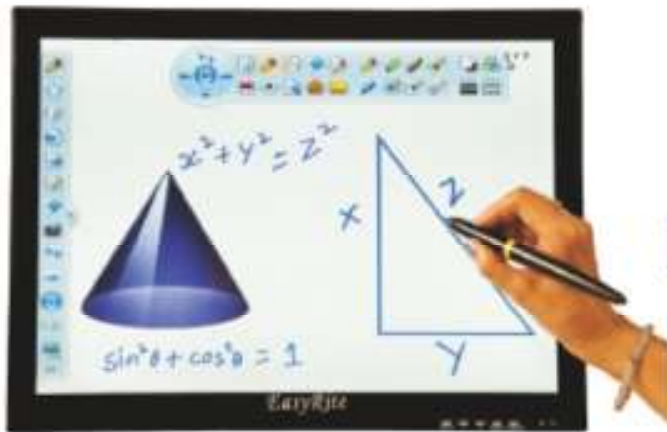

EasyRite™ Interactive Boards

Technical Specification :

Model No.	EOS-71	EOS-78	EOS-10082	EOS-95	ROS-79	ROS-10084	OS-78
Product Size	77"	85"	89"	101"	84"	89"	84"
Active Writing Size	71"	78"	82"	95"	79"	84"	78"
Aspect ratio	4:3	4:3	16:9	16:9	4:3	16:9	4:3
Technology	Electromagnetic				Infrared		Optical Sensing
Writing Tools	Electronic Pen				Pen, Finger, Pointer and any other opaque objects		
Power Supply	USB Power supply						
Operating System	Windows 2000/XP/VISTA or above						
Annotation Software	Software includes feature like draw, fonts, capture, picture, save, choose, annotate, move, image gallery, erase, floating key-board, color, shapes, sizes, text, edit, stamp, video, pens, rotate, undo, print, and background etc.						

EasyRite™ Interactive Panel

EasyRite LCD Panel is a remarkably powerful interactive Panel which completely replaces a standard computer monitor with a high resolution Interactive Panel and gives you the ability to paint, write and annotate on your existing files. The Electromagnetic Pen acts as a mouse for all of your software applications. Touch the screen with the electronic pen and experience the smoothness and excitement of navigating any Windows program with speed and accuracy.

Features :

- Easy to Learn and use. Simply pick up the electromagnetic pen and replace the mouse.
- Write, draw and annotate over any running applications displayed on screen.
- Full featured object management tool (copy / paste / rotate / zooming / color changing) available.
- Directly write / type into presentation.
- Intuitive and user-friendly graphic based interface allows quick learning and mastering.